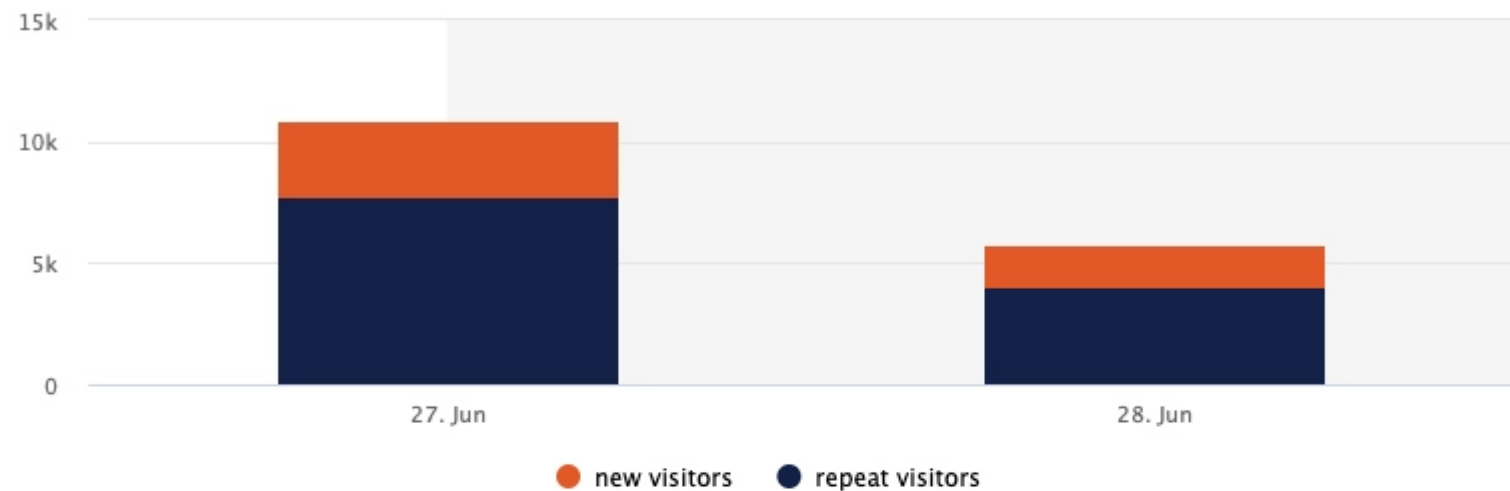

Number of Visitors - New Vs Repeat