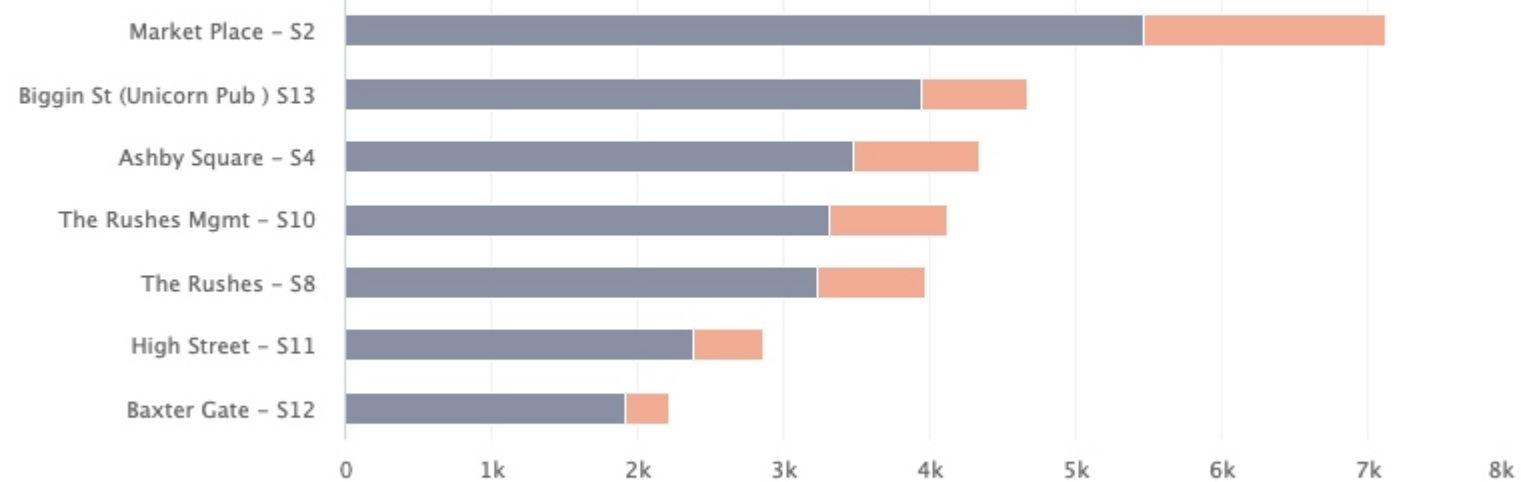

## Zone Selection Tool

**4,988,256**

Average venue visits, per year

**422,236**

Average venue visits, per month

**96,054**

Average venue visits, per week

**13,666**

Average venue visits, per day

**16,654**

Total visits this period

**12:00 - 13:00**

Busiest time of day

**113 minutes**

Average dwell time

**8,327**

Average visits per day

## Busiest Zones