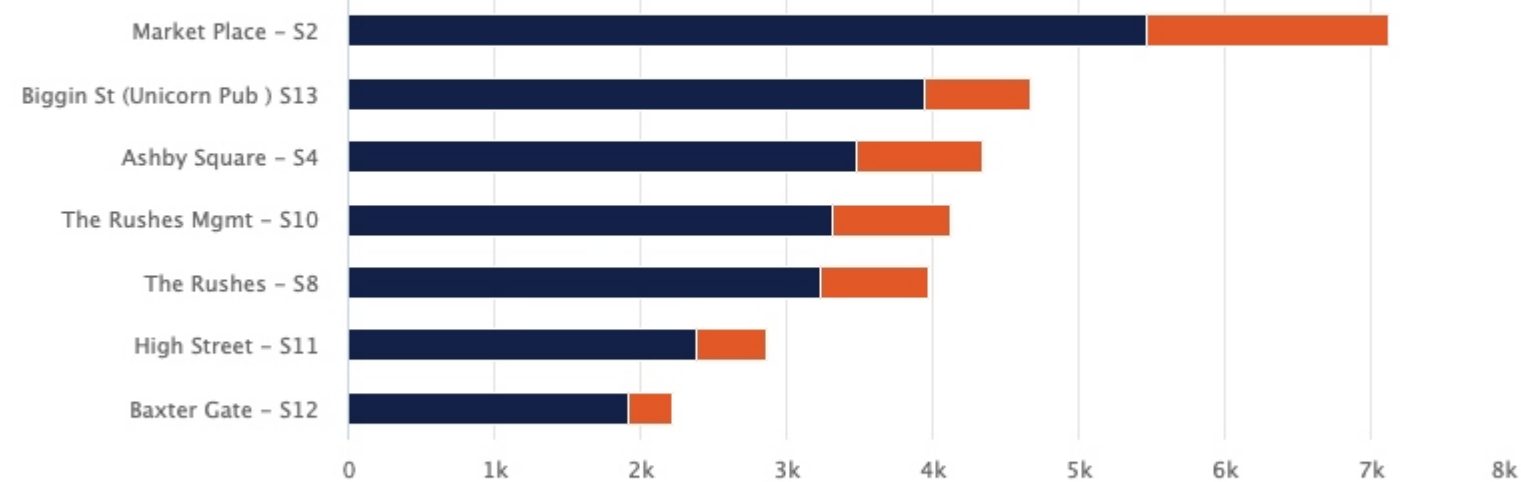

13,666

Average venue visits, per day

18,738

Total visits this period

13:00 - 14:00

Busiest time of day

118 minutes

Average dwell time

9,369

Average visits per day

Busiest Zones

Total Visitors - New Vs Repeat

Number of Visitors - New Vs Repeat

Dwell time Analysis

Weather Data powered by

Time of Day - Average