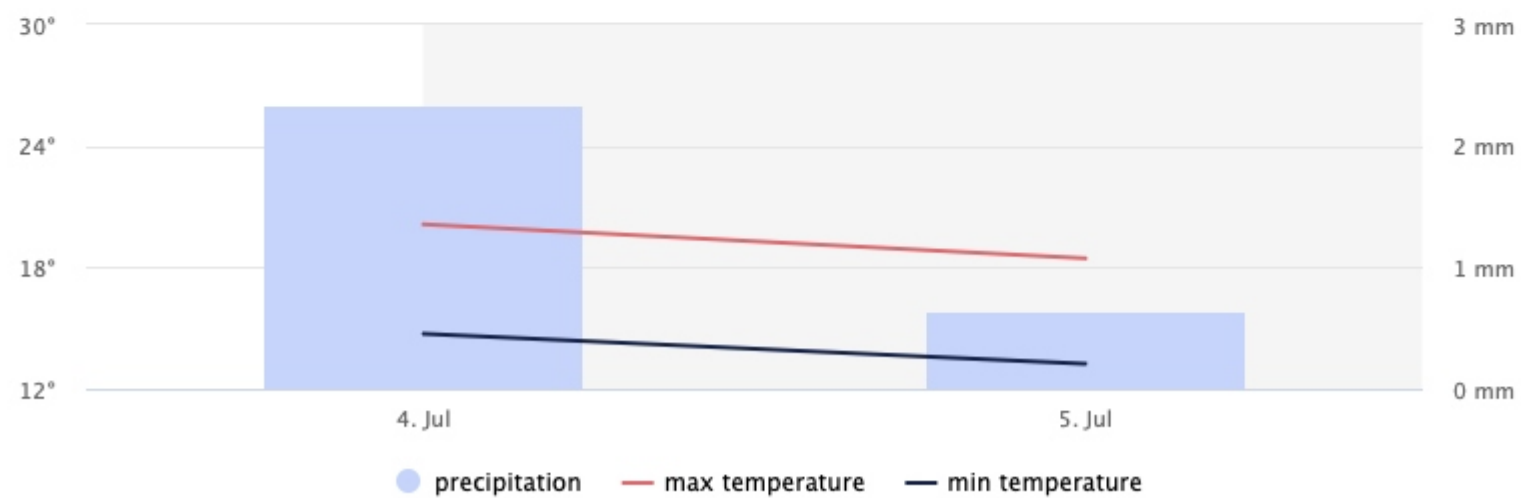

13,666

Average venue visits, per day

18,738

Total visits this period

13:00 - 14:00

Busiest time of day

118 minutes

Average dwell time

9,369

Average visits per day

Busiest Zones

Total Visitors - New Vs Repeat

Number of Visitors - New Vs Repeat

Dwell time Analysis

Weather Data powered by

Time of Day - Average