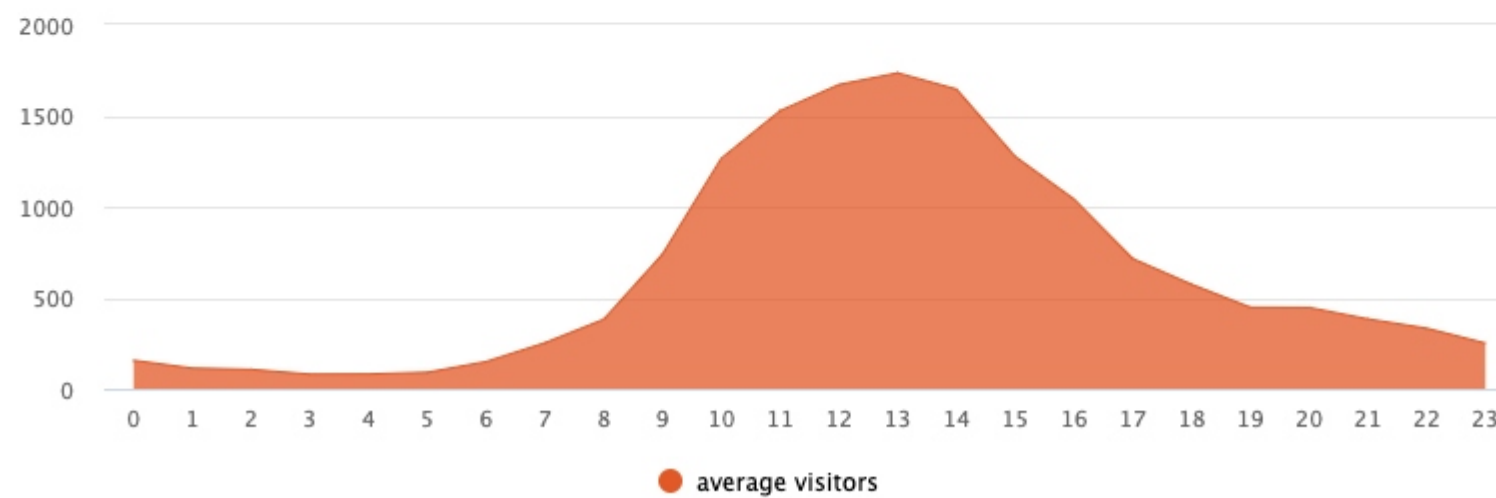

13,666

Average venue visits, per day

18,738

Total visits this period

13:00 - 14:00

Busiest time of day

118 minutes

Average dwell time

9,369

Average visits per day

Busiest Zones

Total Visitors - New Vs Repeat

Number of Visitors - New Vs Repeat

Dwell time Analysis

Weather Data powered by

Time of Day - Average