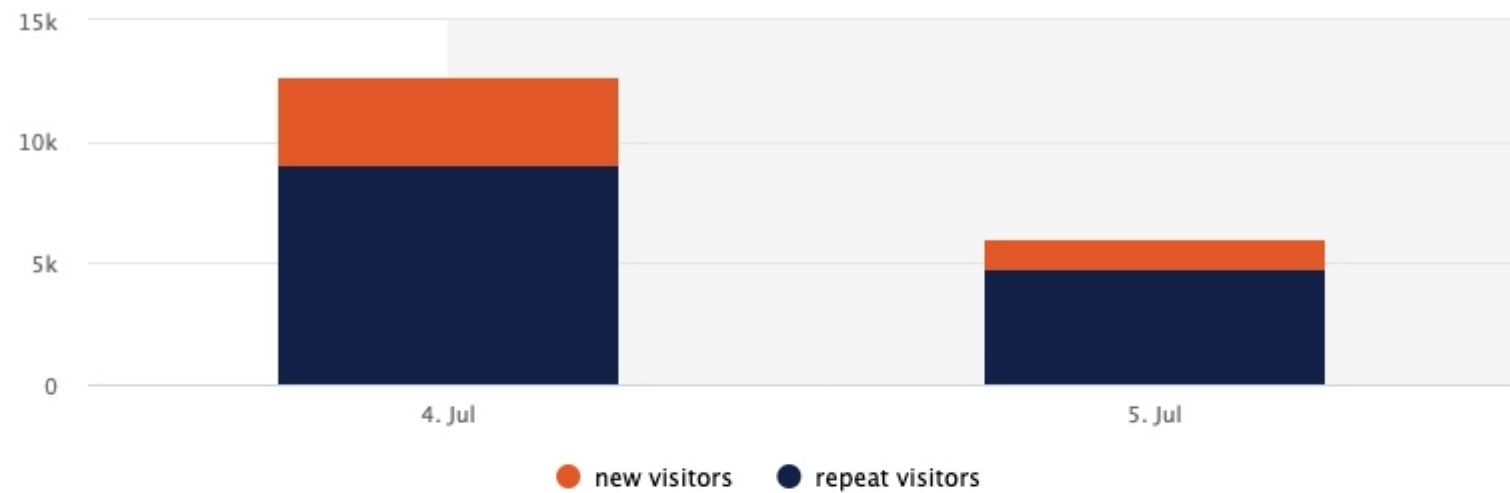

13,666

Average venue visits, per day

18,738

Total visits this period

13:00 - 14:00

Busiest time of day

118 minutes

Average dwell time

9,369

Average visits per day

Busiest Zones

Total Visitors - New Vs Repeat

Number of Visitors - New Vs Repeat

Dwell time Analysis

Weather Data powered by

Time of Day - Average