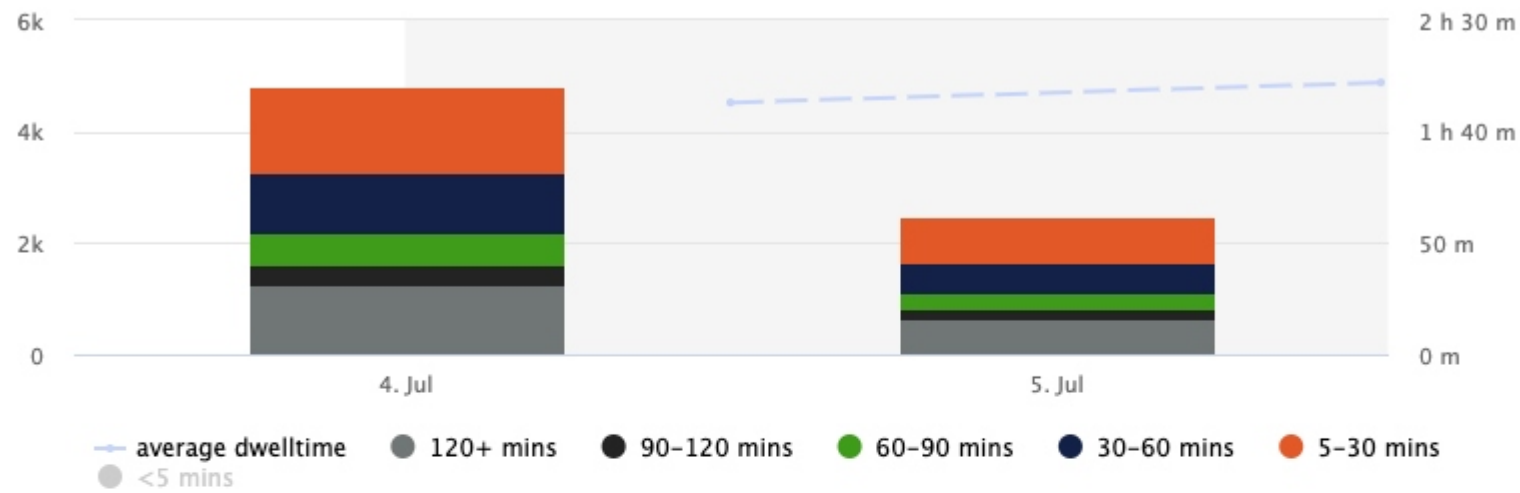

13,666

Average venue visits, per day

18,738

Total visits this period

13:00 - 14:00

Busiest time of day

118 minutes

Average dwell time

9,369

Average visits per day

Busiest Zones

Total Visitors - New Vs Repeat

Number of Visitors - New Vs Repeat

Dwell time Analysis

Weather Data powered by

Time of Day - Average