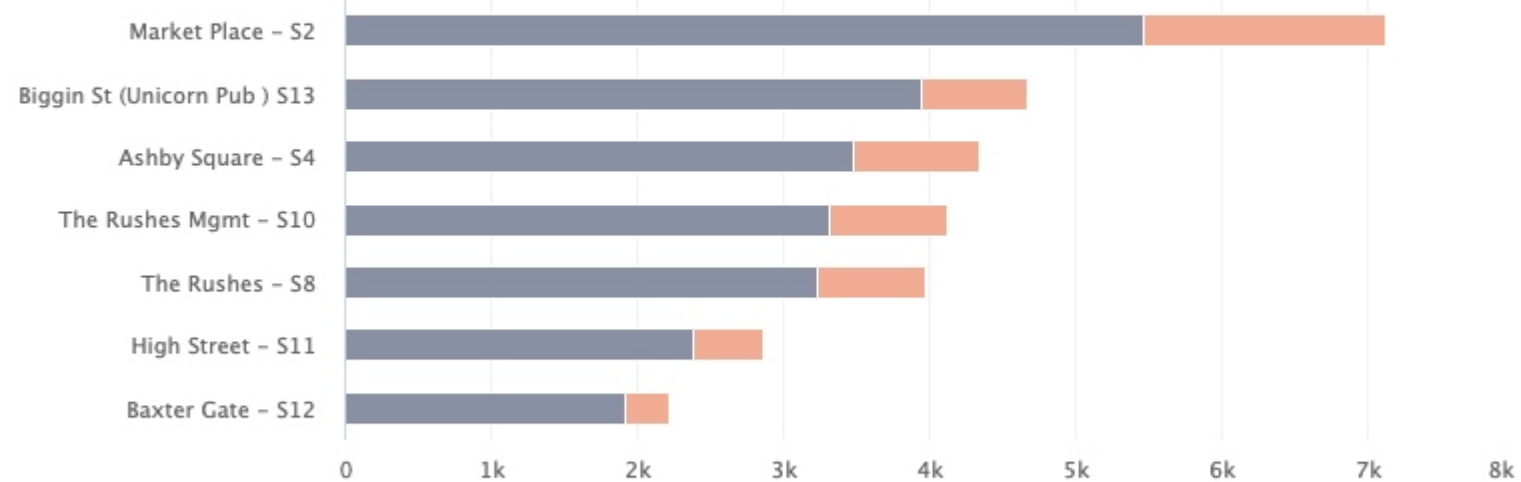

## Zone Selection Tool

**4,988,256**

Average venue visits, per year

**422,236**

Average venue visits, per month

**96,054**

Average venue visits, per week

**13,666**

Average venue visits, per day

**29,563**

Total visits this period

**12:00 - 13:00**

Busiest time of day

**106 minutes**

Average dwell time

**14,781**

Average visits per day

## Busiest Zones