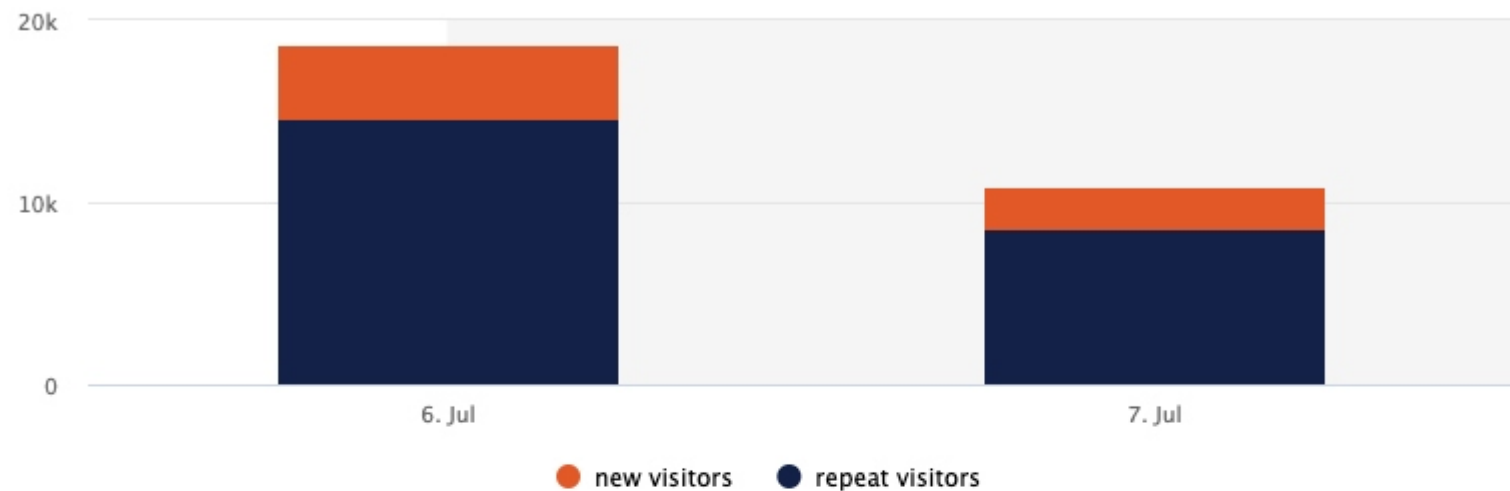

Number of Visitors - New Vs Repeat