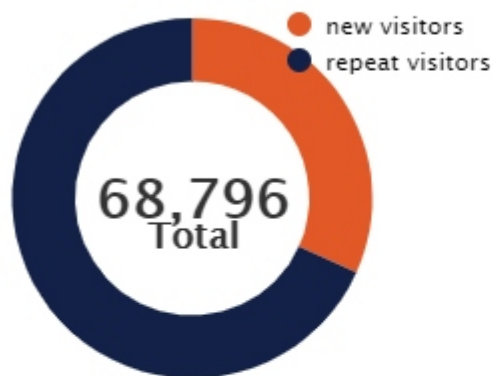

## Loughborough

<b>68,796</b> Total visitors this period	<b>2,293</b> Average visitors per day
<b>1,304 ↑</b> Total visitors difference	<b>1.93% ↑</b> Total visitors difference
<b>85 minutes</b> Total visitors difference	<b>11:00 - 12:00</b> Total visitors difference

## Selected Comparison Results

<b>67,492</b> Average total visitors this period	<b>2,249</b> Average visitors per day
<b>-1,304 ↓</b> Total visitors difference	<b>-1.9% ↓</b> Total visitors difference
<b>106 minutes</b> Total visitors difference	<b>12:00 - 13:00</b> Total visitors difference

### Total Visitors - New Vs Repeat