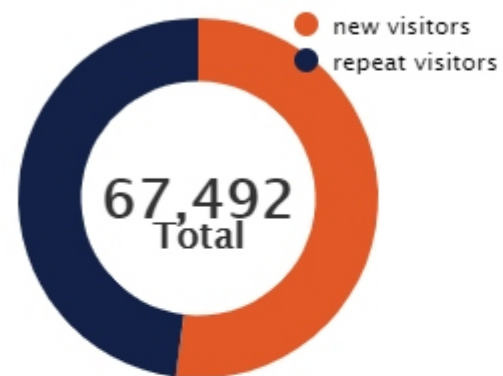

Average Total Visitors - New Vs Repeat