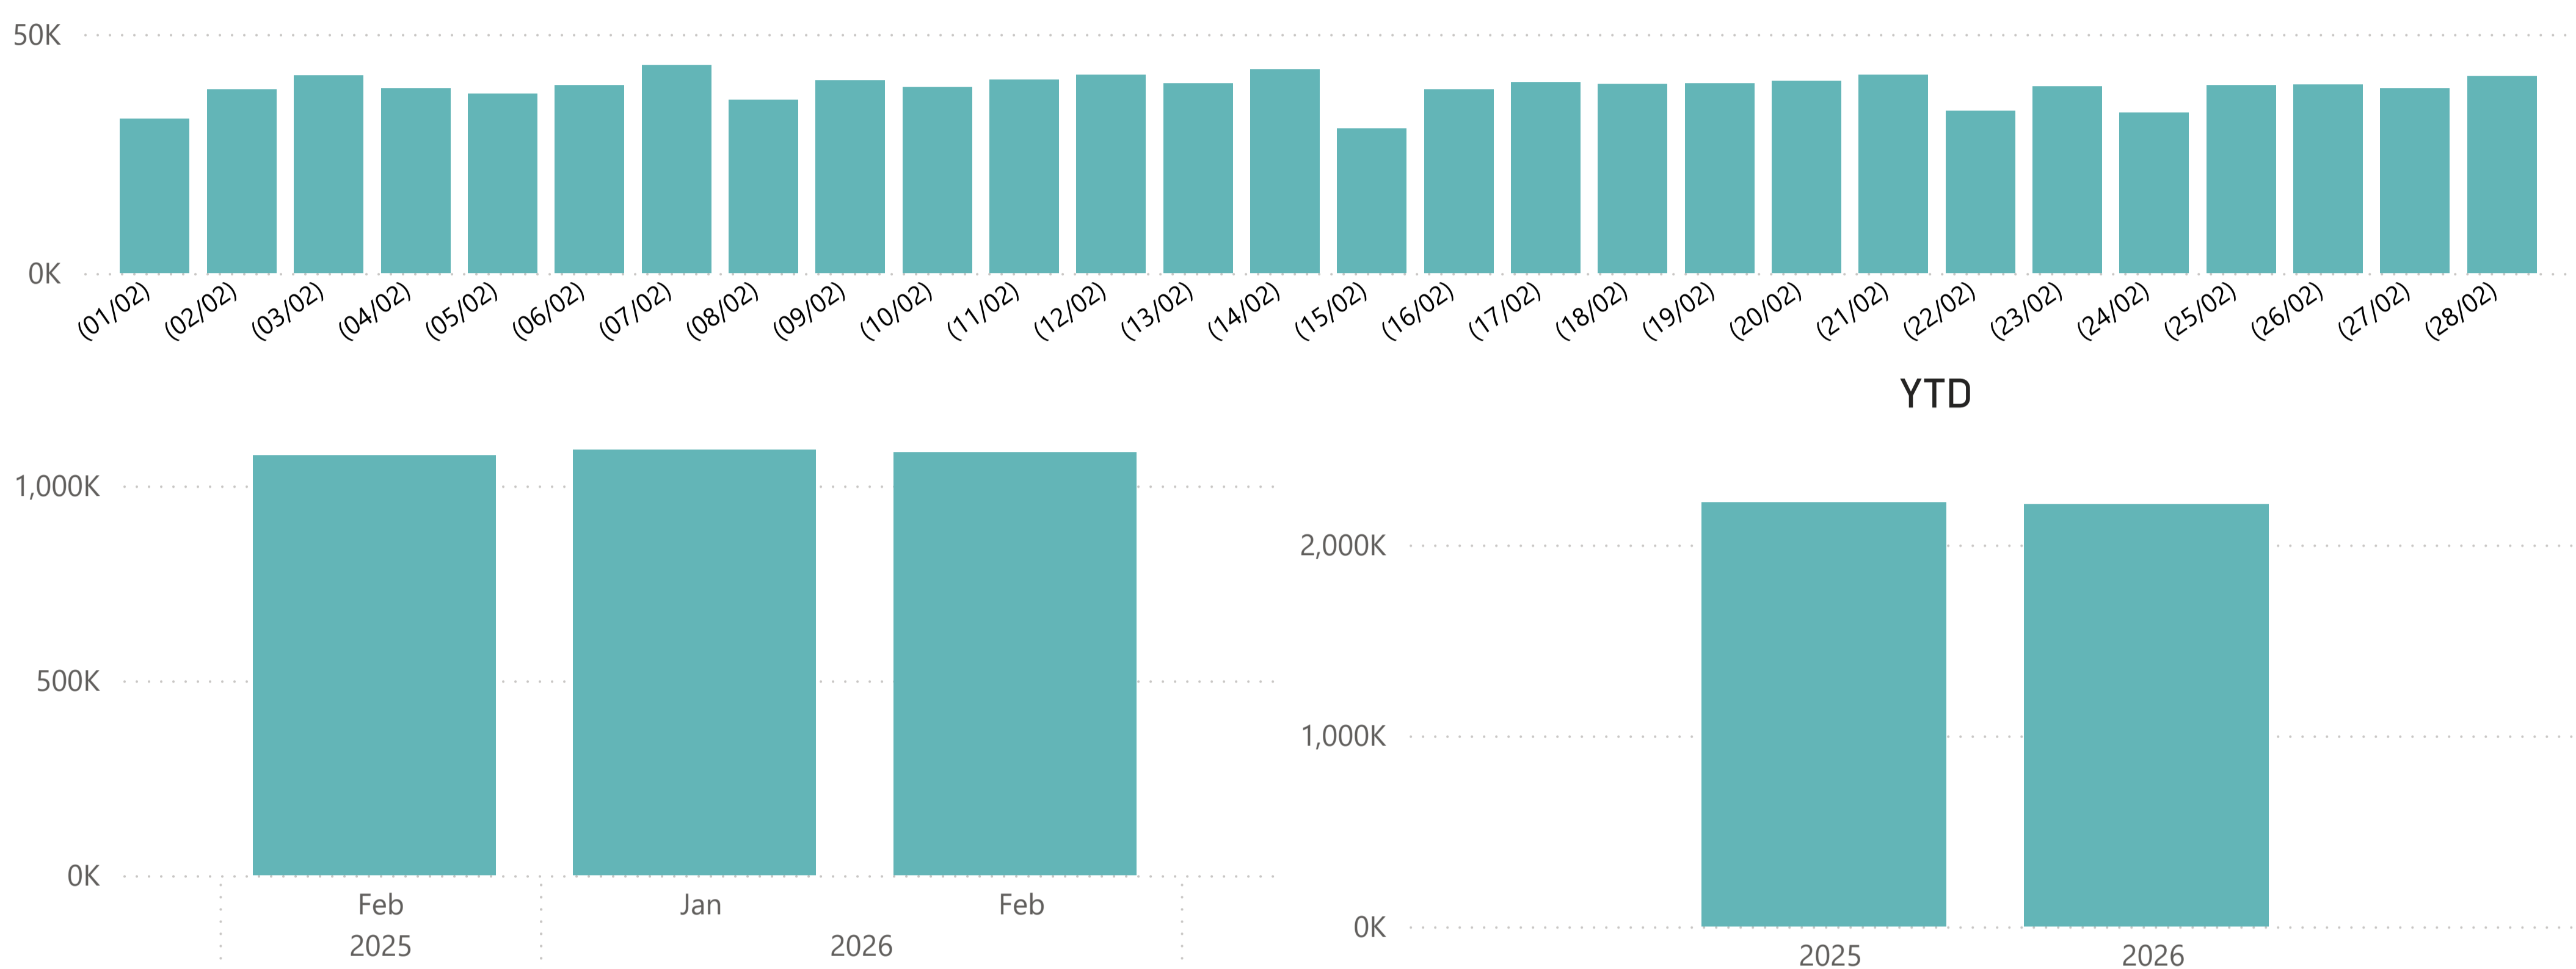

Visit Tracker Headline Report

Loughborough

February 2026

1,085,105

Total visits this period

Visits are

-1%

down based on
last month

38,754

Average visits per day

Overall visit statistics

Headlines

- . The change in visits compared to the previous month is a **-1 % decrease**
- . The total number of visits was **1,085,105**
- . This months average visits per day is **up** by **3%** based on the year to date average
- . Average daily visits for the year to date has **decreased** by **0%** based on the same period last year
- . The busiest zone during **February** was **Market Place - S2** with **203,419** visits **19%** of the total venue visitors

Busiest Days

- . The busiest day this month was **Saturday 7th** with **43,538** visits
- . During this day the busiest time of day was between **11:00 AM** and **12:00 PM**

Intelli-Sense Analytics

powered by GEO-Sense