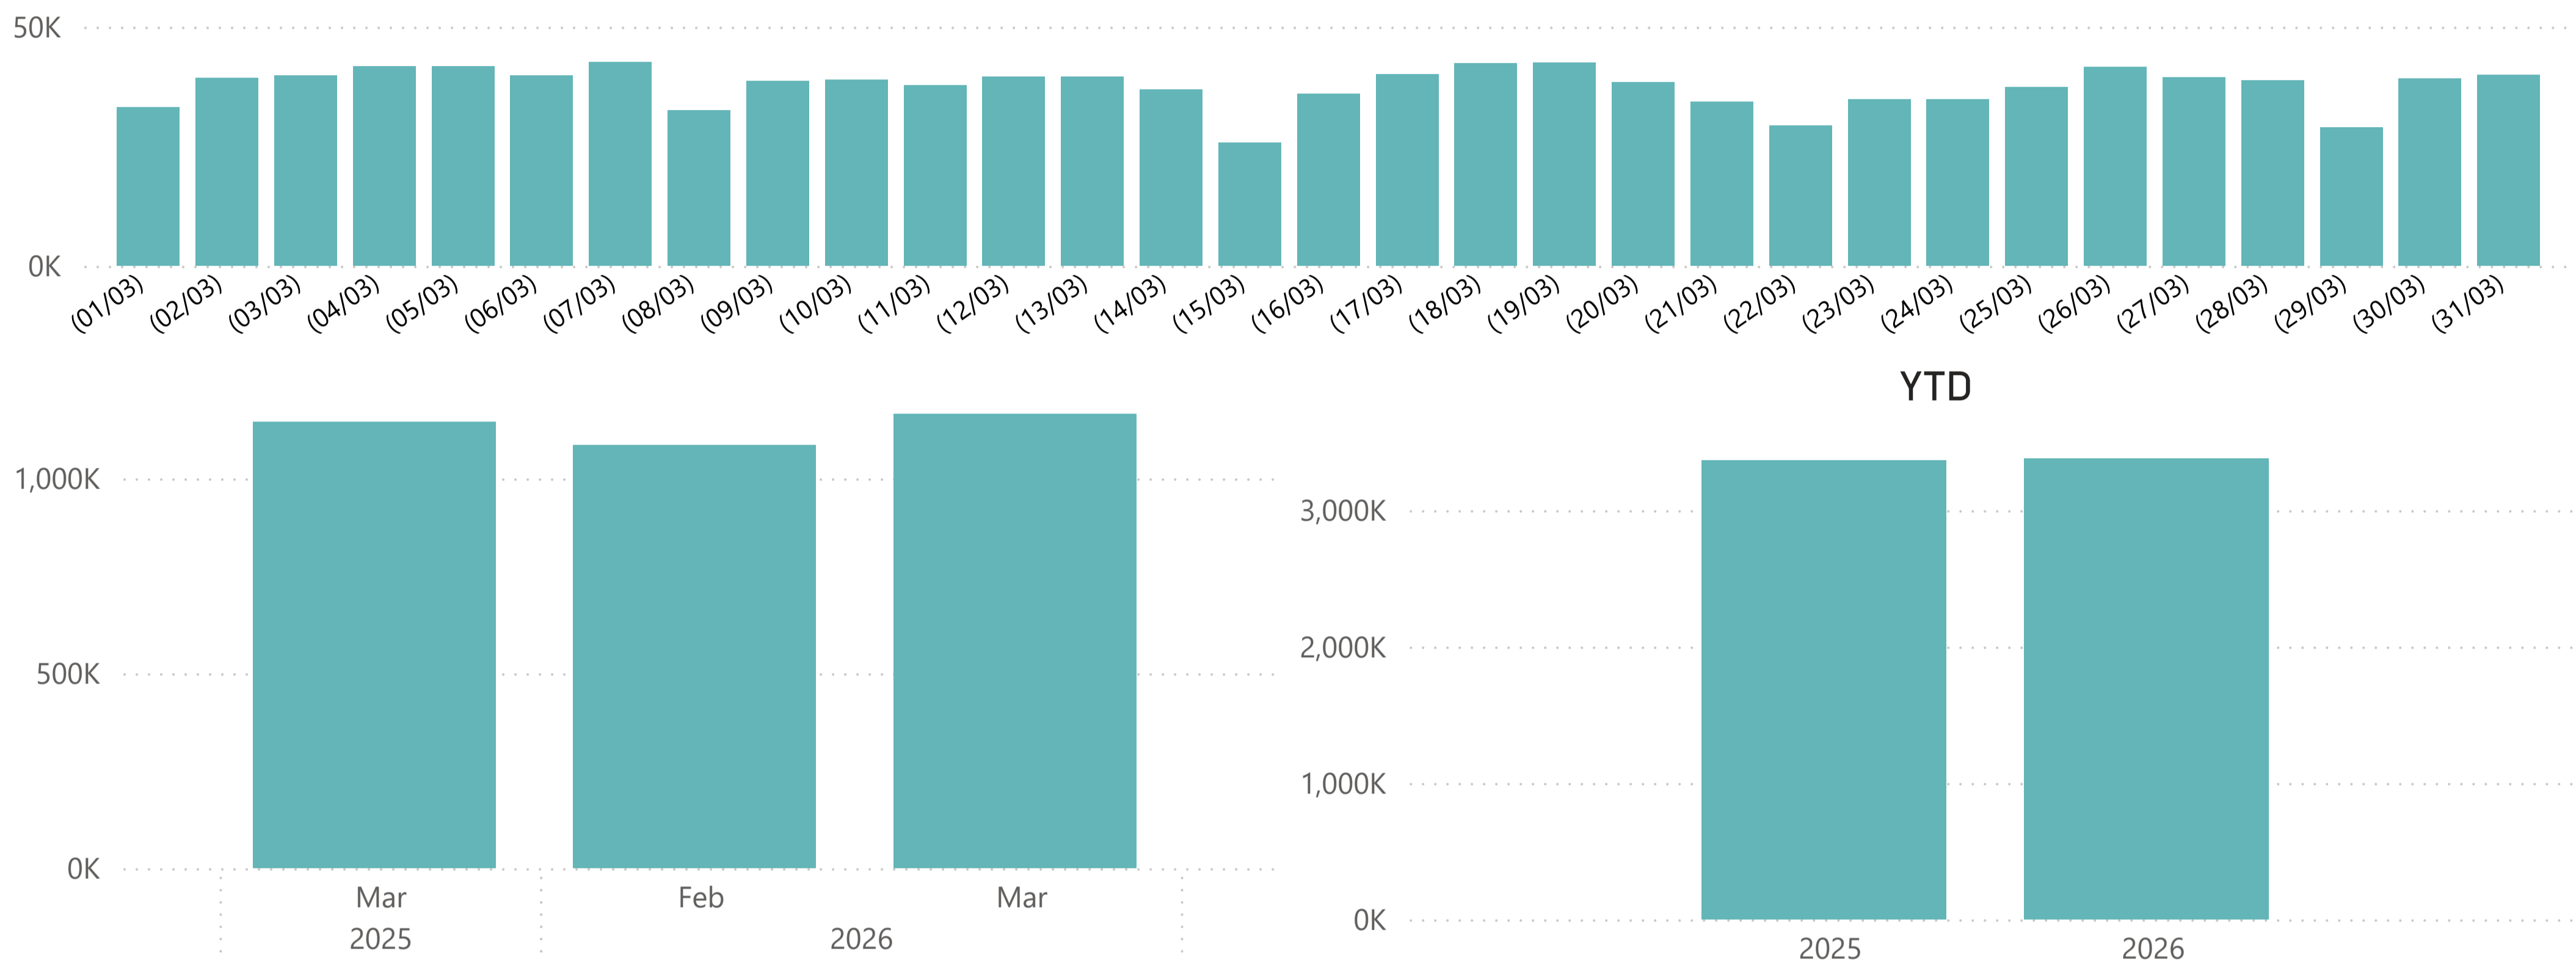

# Visit Tracker Headline Report

Loughborough

March 2026

1,165,201

Total visits this period

Visits are

7%

up based on last month

37,587

Average visits per day

## Headlines

- . The change in visits compared to the previous month is a **7 % increase**
- . The total number of visits was **1,165,201**
- . This months average visits per day is **up** by **0%** based on the year to date average
- . Average daily visits for the year to date has **increased** by **0%** based on the same period last year
- . The busiest zone during **March** was **Market Place - S2** with **213,572** visits **18%** of the total venue visitors

## Busiest Days

- . The busiest day this month was **Saturday 7th** with **42,561** visits
- . During this day the busiest time of day was between **1:00 PM** and **2:00 PM**

**Intelli-Sense Analytics**