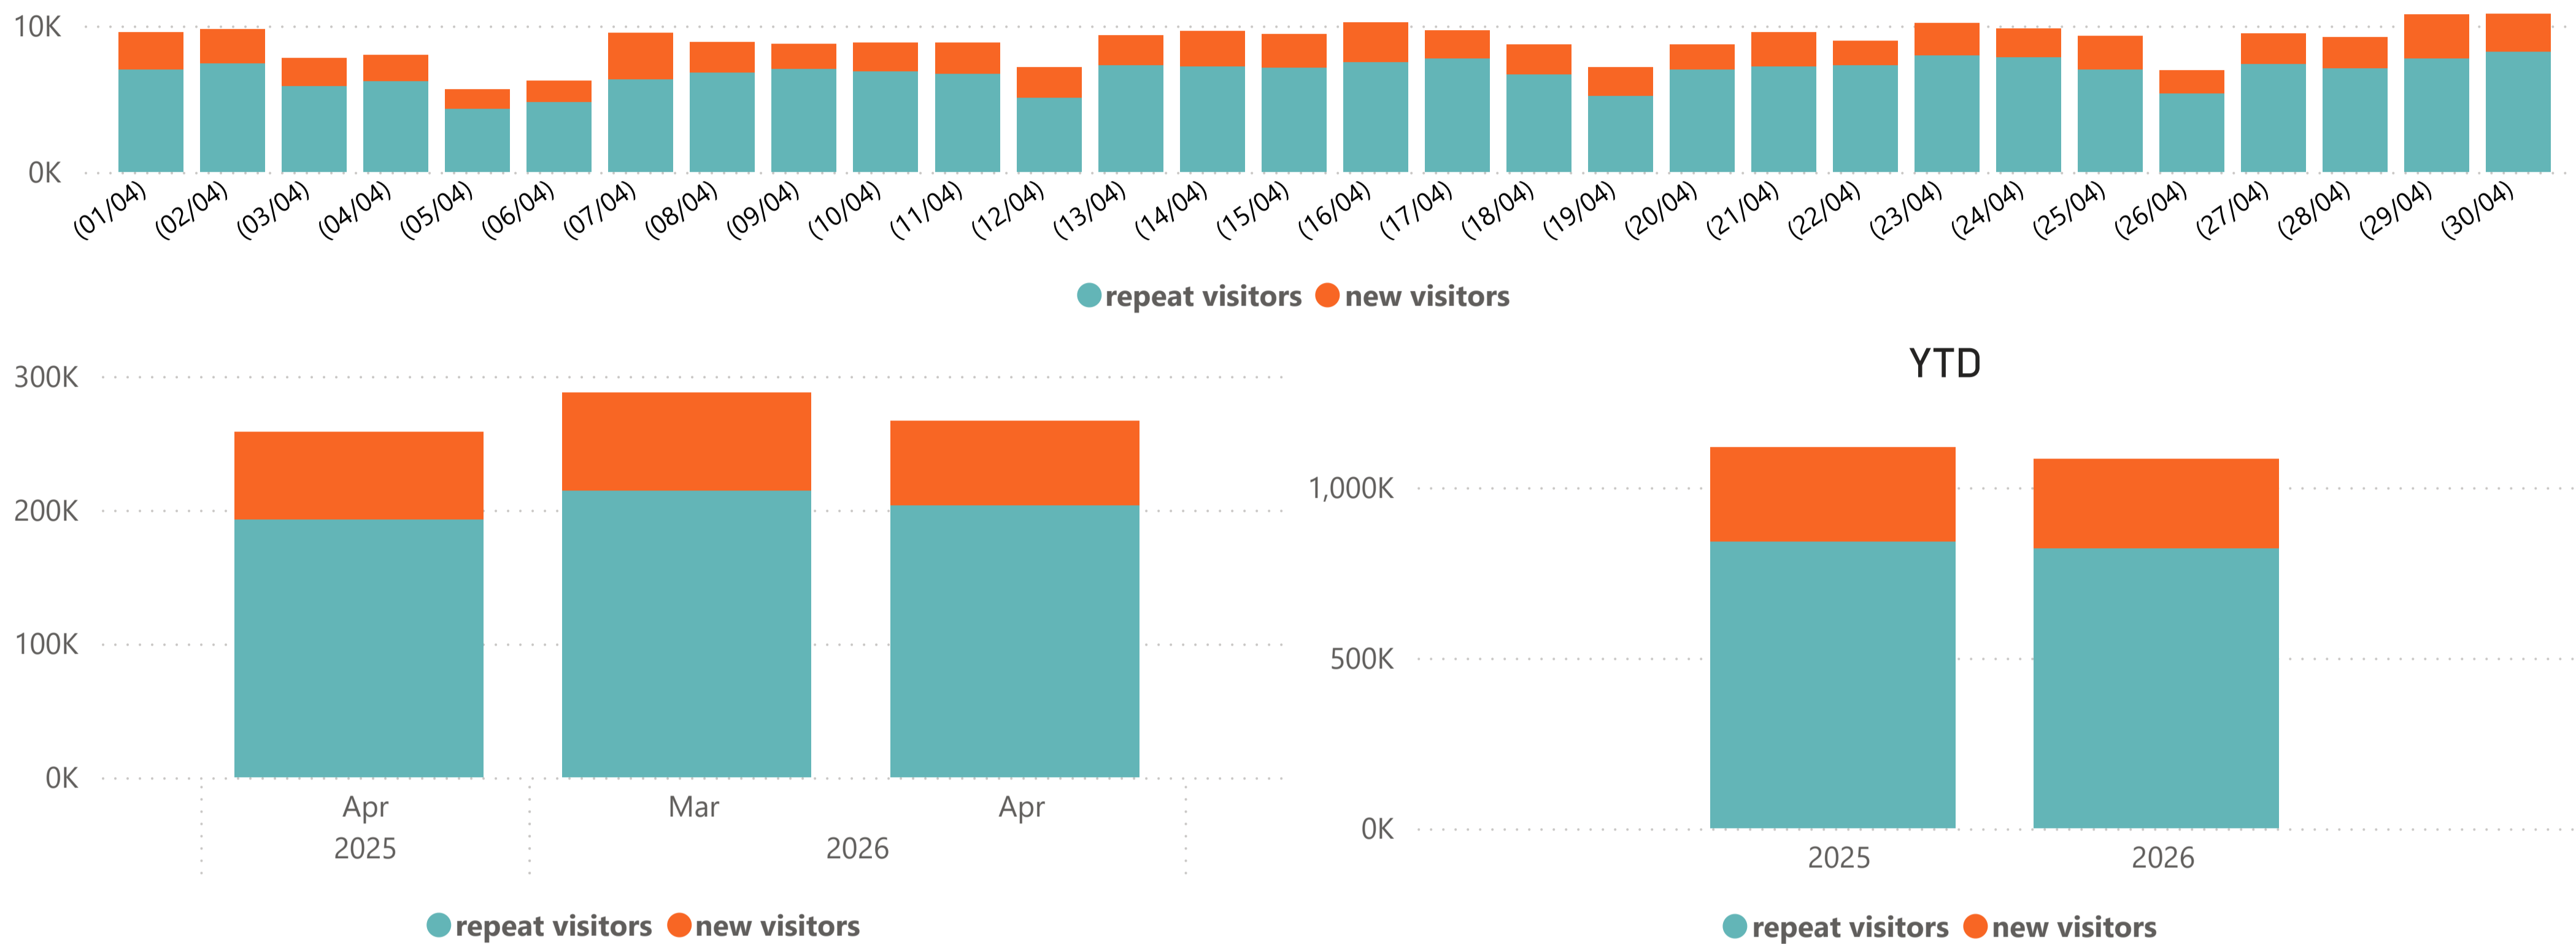

Geo-Sense Footfall Headline Report

Loughborough

April 2026

266,491

Total visits this period

Footfall is

-7%

down based on
last month

8,883

Average visitors per day

Overall footfall statistics

Headlines

- The change in footfall compared to the previous month is a **-7 % decrease**
- The total number of visitors was **266,491** of which **203,469 (76%)** have visited previously and **63,022 (24 %)** were new
- This months average visitors per day is **down** by **-2%** based on the year to date average visitors per day
- Total footfall for the year to date has **decreased** by **-3% (-34,420)** based on the same period last year
- The busiest zone during **April** was **The Rushes - S8** with **71,058** visitors **27%** of the total venue visitors
- The months busiest time of day was between **11:00** and **12:00**

Busiest Days

- The busiest day this month was **Thursday 30th** with **10,804**, **4 %** of the total visitors of which **2,596 (24%)** were new visitors
- Average dwell for the day was **171** minutes.