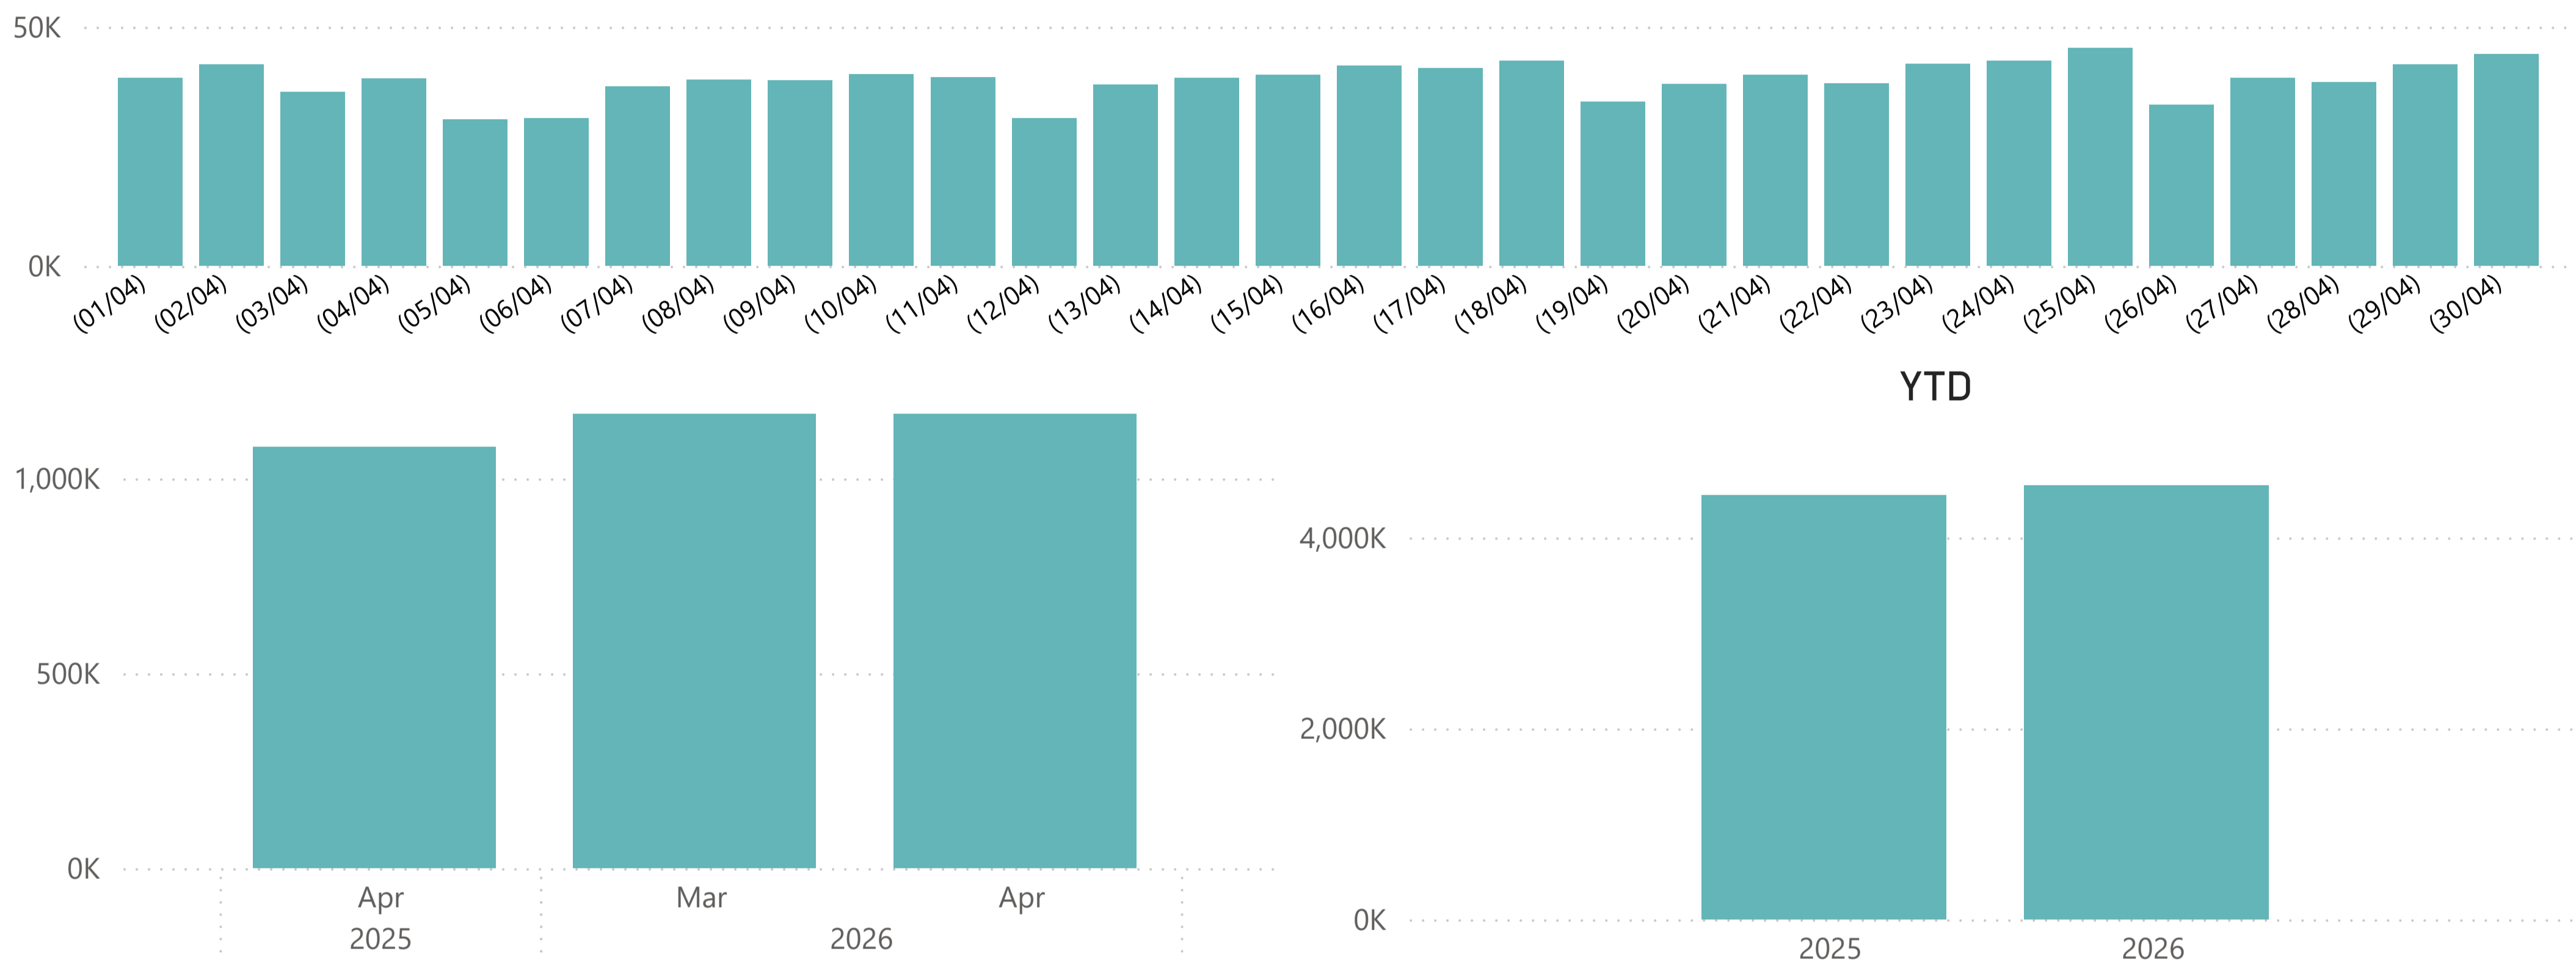

# Visit Tracker Headline Report

Loughborough

April 2026

1,165,663

Total visits this period

Visits are

0%

up based on last month

38,855

Average visits per day

## Headlines

- . The change in visits compared to the previous month is a **0 % increase**
- . The total number of visits was **1,165,663**
- . This months average visits per day is **up** by **3%** based on the year to date average
- . Average daily visits for the year to date has **increased** by **0%** based on the same period last year
- . The busiest zone during **April** was **Market Place - S2** with **239,586** visits **21%** of the total venue visitors

## Busiest Days

- . The busiest day this month was **Saturday 25th** with **45,478** visits
- . During this day the busiest time of day was between **3:00 PM** and **4:00 PM**

**Intelli-Sense Analytics**