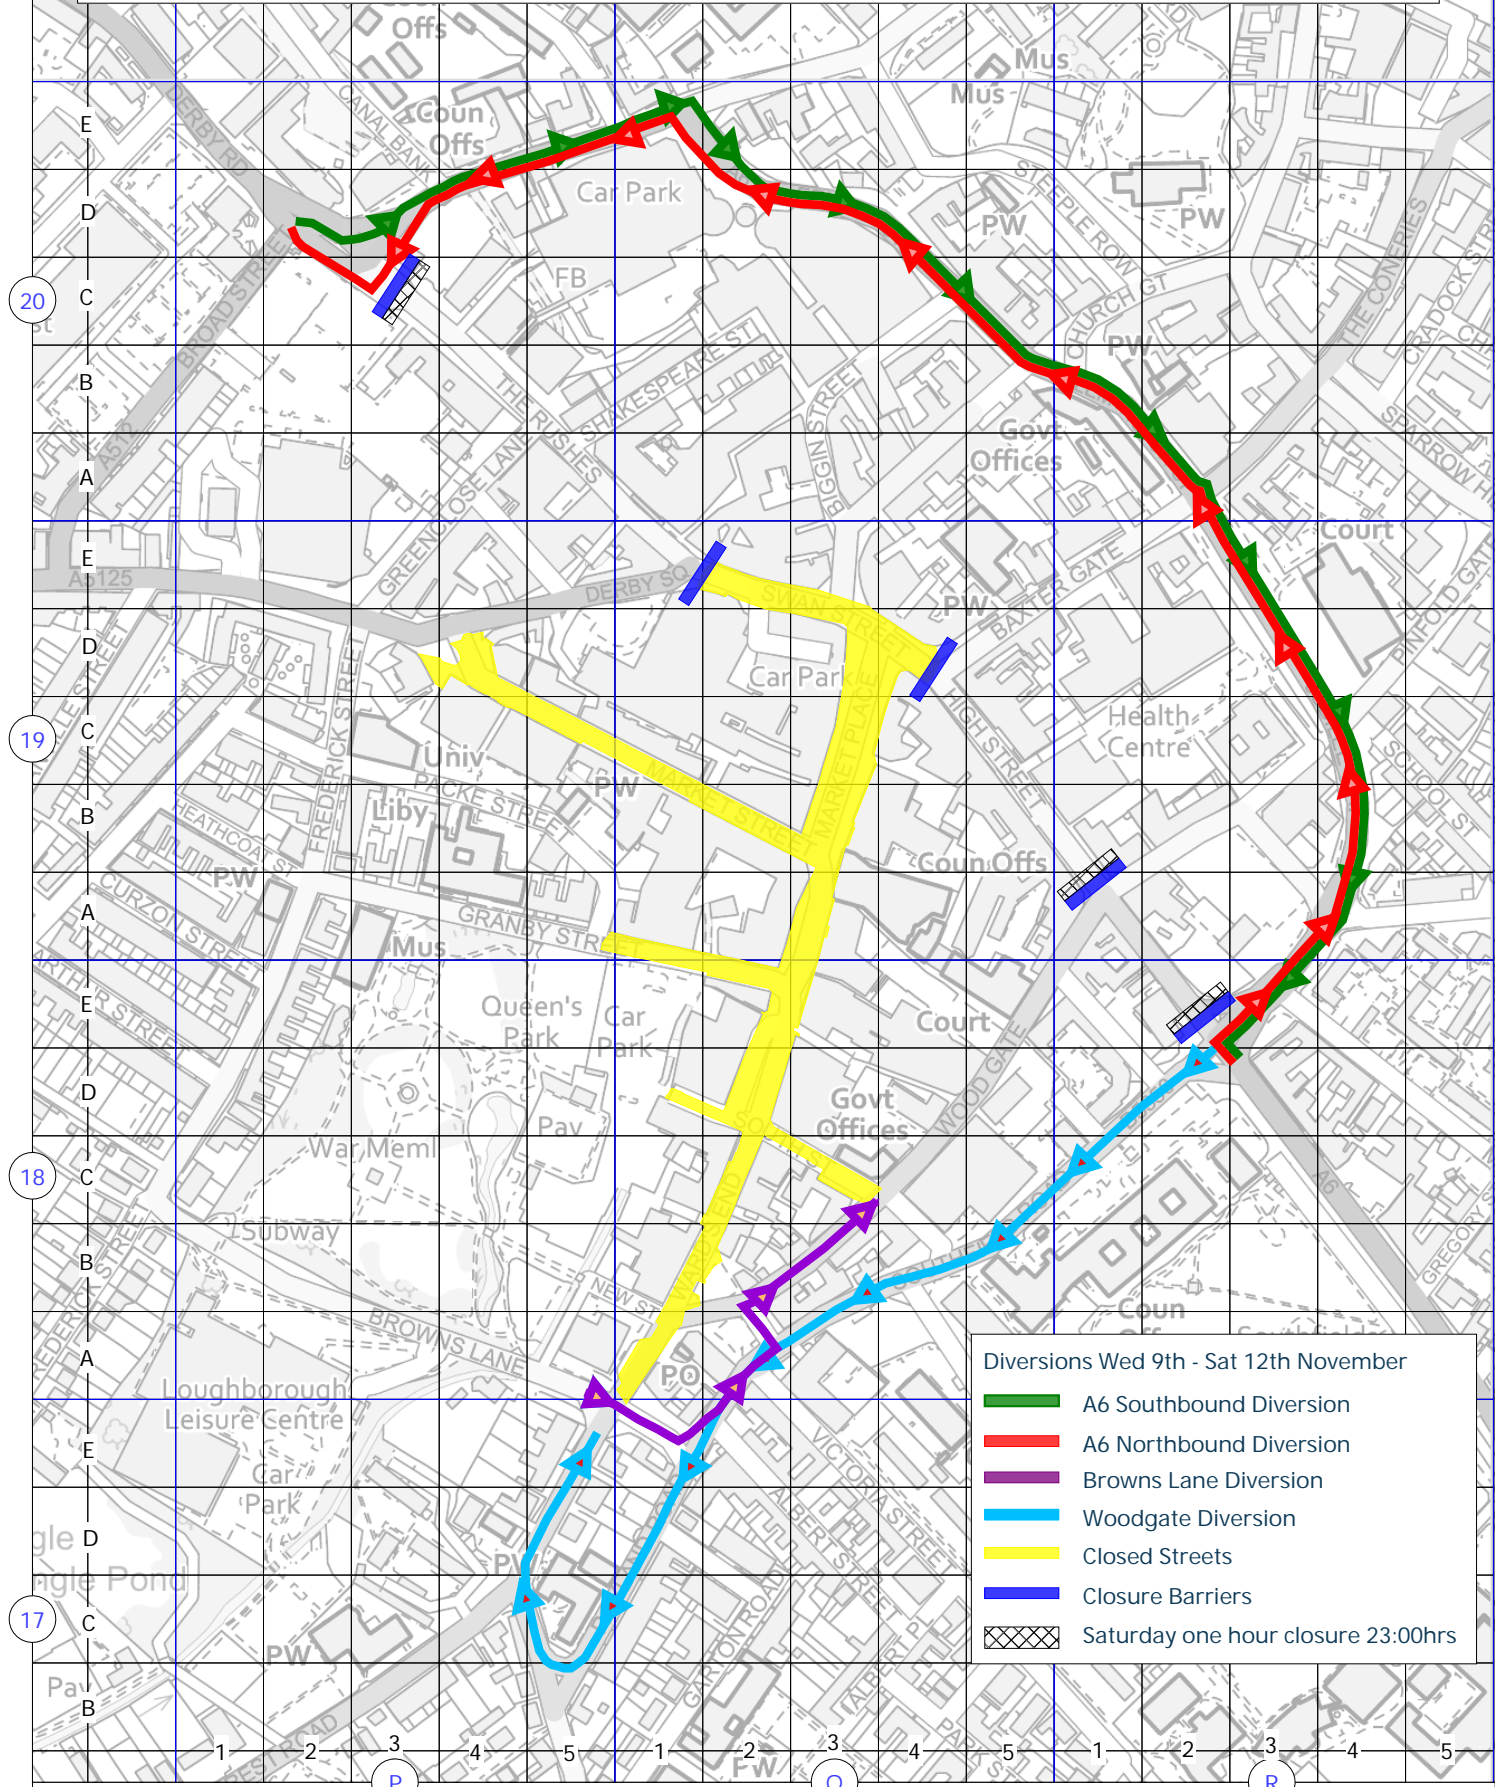

Loughborough Fair Street Diversions - Wed 9th - Sat 12th November

Diversions Wed 9th - Sat 12th November

- █ A6 Southbound Diversion
- █ A6 Northbound Diversion
- █ Browns Lane Diversion
- █ Woodgate Diversion
- █ Closed Streets
- █ Closure Barriers
- Saturday one hour closure 23:00hrs

Charnwood Borough Council
Council Offices
Southfield Road
Loughborough
Leicestershire
LE11 2TX

www.charnwood.gov.uk

Scale: 1:4500
Date: 20-10-2022 Time: 10:13:14

Licence No. 100023558

Any Aerial Photography shown is copyright of UK Perspectives